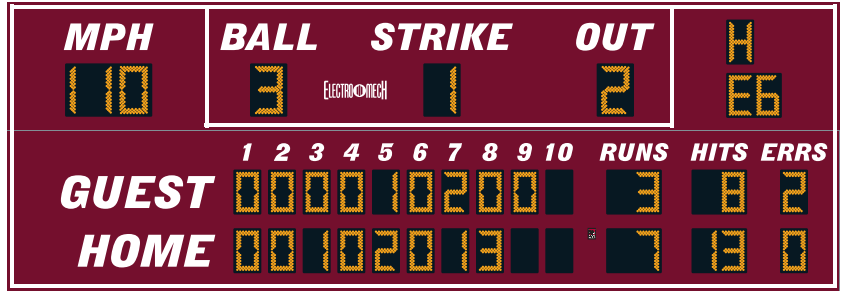

**MODEL LX1756**  
Outdoor  
Baseball / Softball

|                     |                       |                         |                       |                        |
|---------------------|-----------------------|-------------------------|-----------------------|------------------------|
| <b>Dimensions</b>   | <b>Weight</b>         | <b>Cabinet Material</b> | <b>Caption Height</b> | <b>Accent Material</b> |
| 26 ft x 9 ft        | 800 lb                | Aluminum                | 12 in, 10 in, 6 in    | 2.4 mil cast vinyl     |
| <b>Digit Height</b> | <b>Indicator Size</b> | <b>Digit Colors</b>     | <b>Electrical</b>     |                        |
| 18 in, 15 in        | 15 in                 | Amber or Red            | 5.4 Amps, 120 VAC     |                        |

**STANDARD EQUIPMENT & FEATURES**

- Radar gun kit with accessories
- Double cabinet design with heavy duty extruded aluminum framing
- Light weight, rust free, all aluminum construction
- Mounting hardware for permanent installation on posts without the need for on site fabrication
- Automotive grade baked on enamel based paint applied to the scoreboard face
- Choice of 18 standard paint colors
- Choice of amber or red LED displays
- LED display circuit scoreboards conformal coated for outdoor use
- Full-sized 37-key control console with LCD display
- Fifty programmable brightness levels
- Junction box and patch cable for hardwired installations
- Five-year limited warranty
- Toll free technical support via phone and online for the life of the product